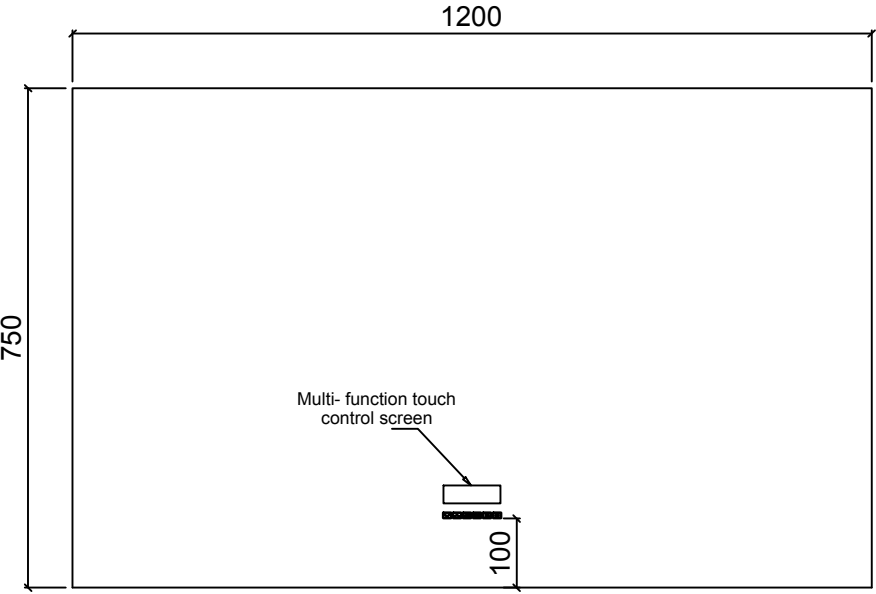

Model: M-971-48
Size: 1200*750*30mm
Description:

Front View

Side View

Back View