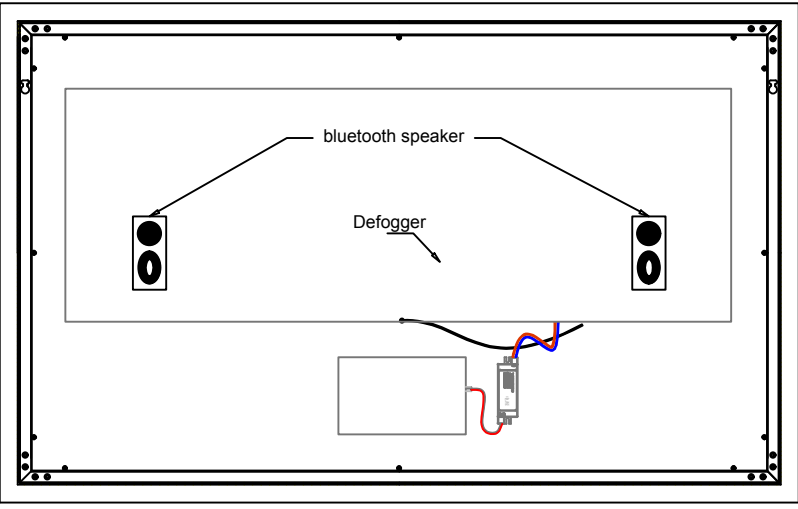

Model: M-971-48
Size: 1200*750*30mm
Description:

Front View

Side View

Back View