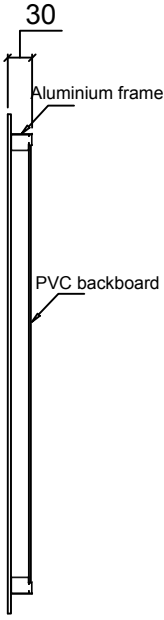

Model: M-971-48
Size: 1200*750*30mm
Description:

Front View

Side View

Back View