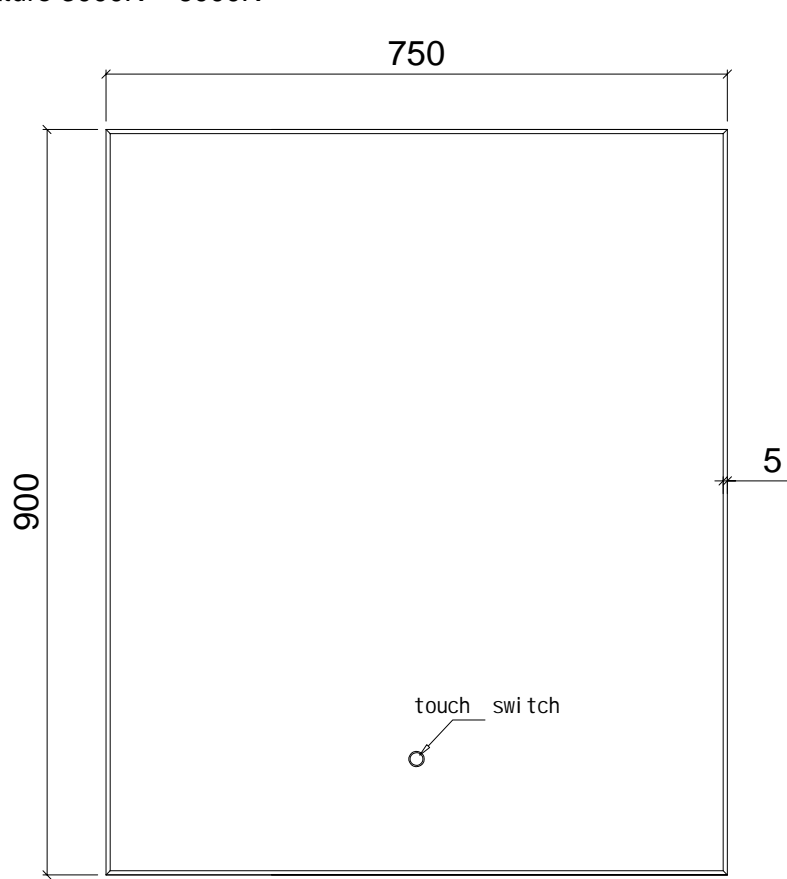

Model: FJZ0057-30 Size: 750*900*35MM

Description:

Aluminum frame acrylic diffuser backlit mirror

Color temperature 3000K - 6000K

FRANK

Front View

Side View

Back View