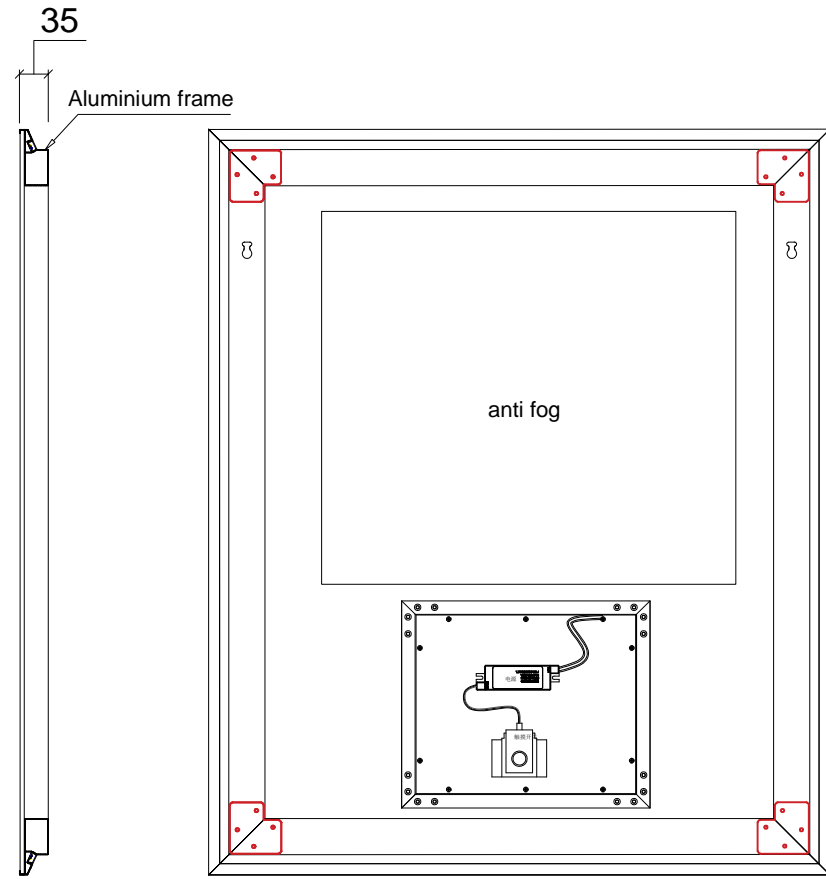

Model: FJZ0057-30 Size: 750*900*35MM

Description:

Aluminum frame acrylic diffuser backlit mirror

Color temperature 3000K - 6000K

FRANK

Front View

Side View

Back View