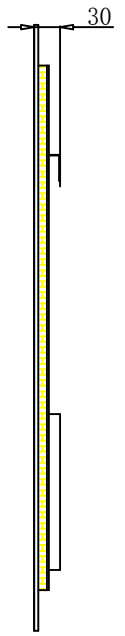

Model: M-972-28
Size: $\Phi 700 \times 30 \text{MM}$
Description:

Front View

Side View

Back View