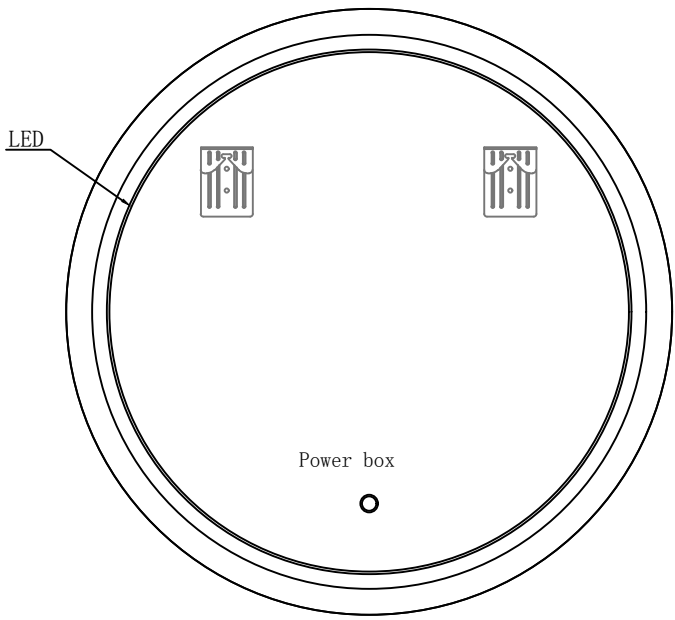

Model: M-972-28
Size: $\Phi 700 \times 30 \text{MM}$
Description:

Front View

Side View

Back View