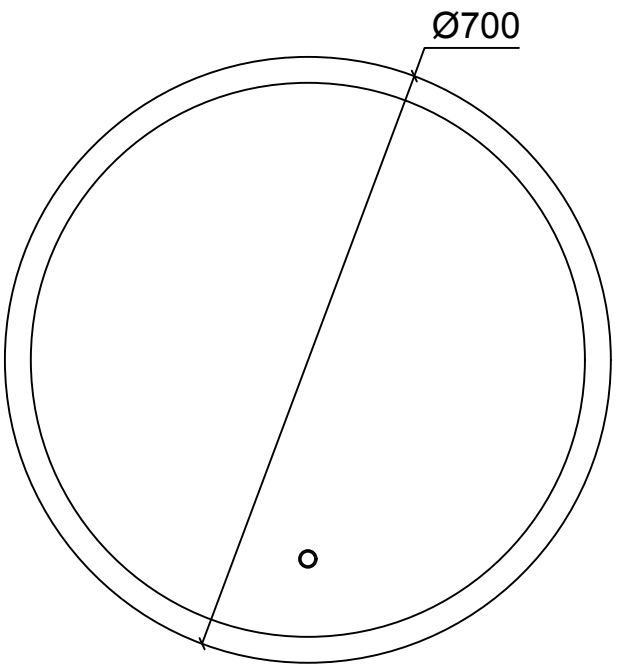

Model: M-972-28
Size: $\Phi 700 \times 30 \text{MM}$
Description:

Front View

Side View

Back View