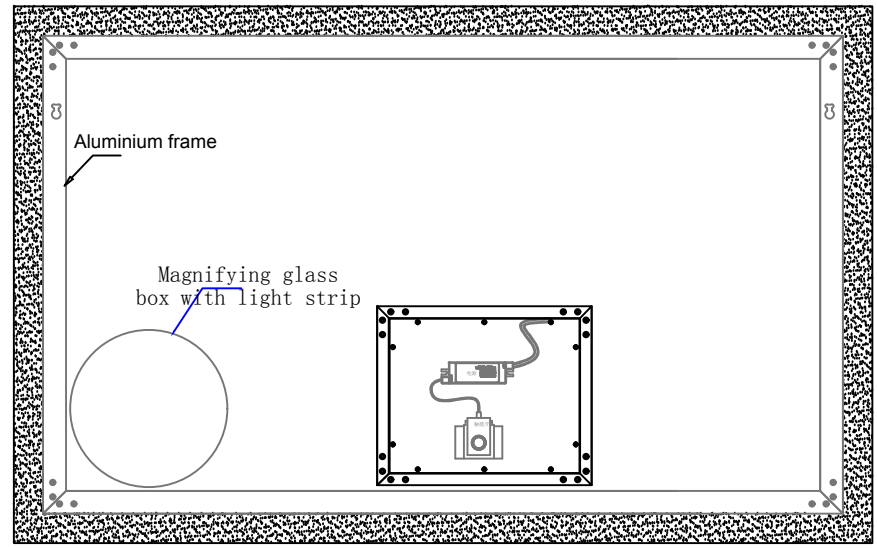

Model: M-1039-48
Size: 1200*750*30MM
Description:

Front View

Side View

Back View