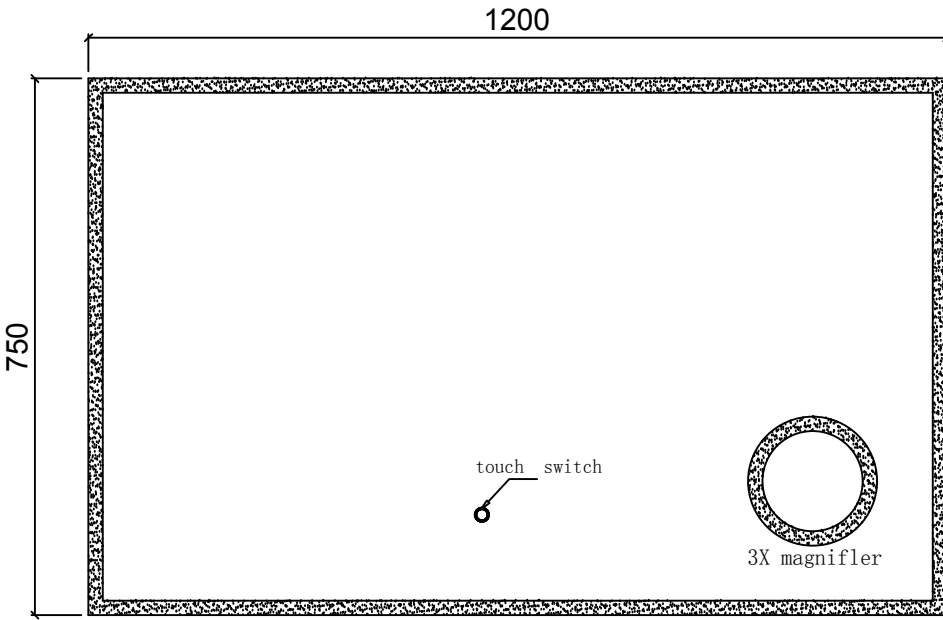

Model: M-1039-48
Size: 1200*750*30MM
Description:

Front View

Side View

Back View