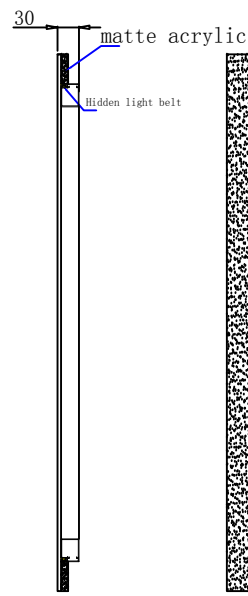

Model: M-1039-48
Size: 1200*750*30MM
Description:

Front View

Side View

Back View