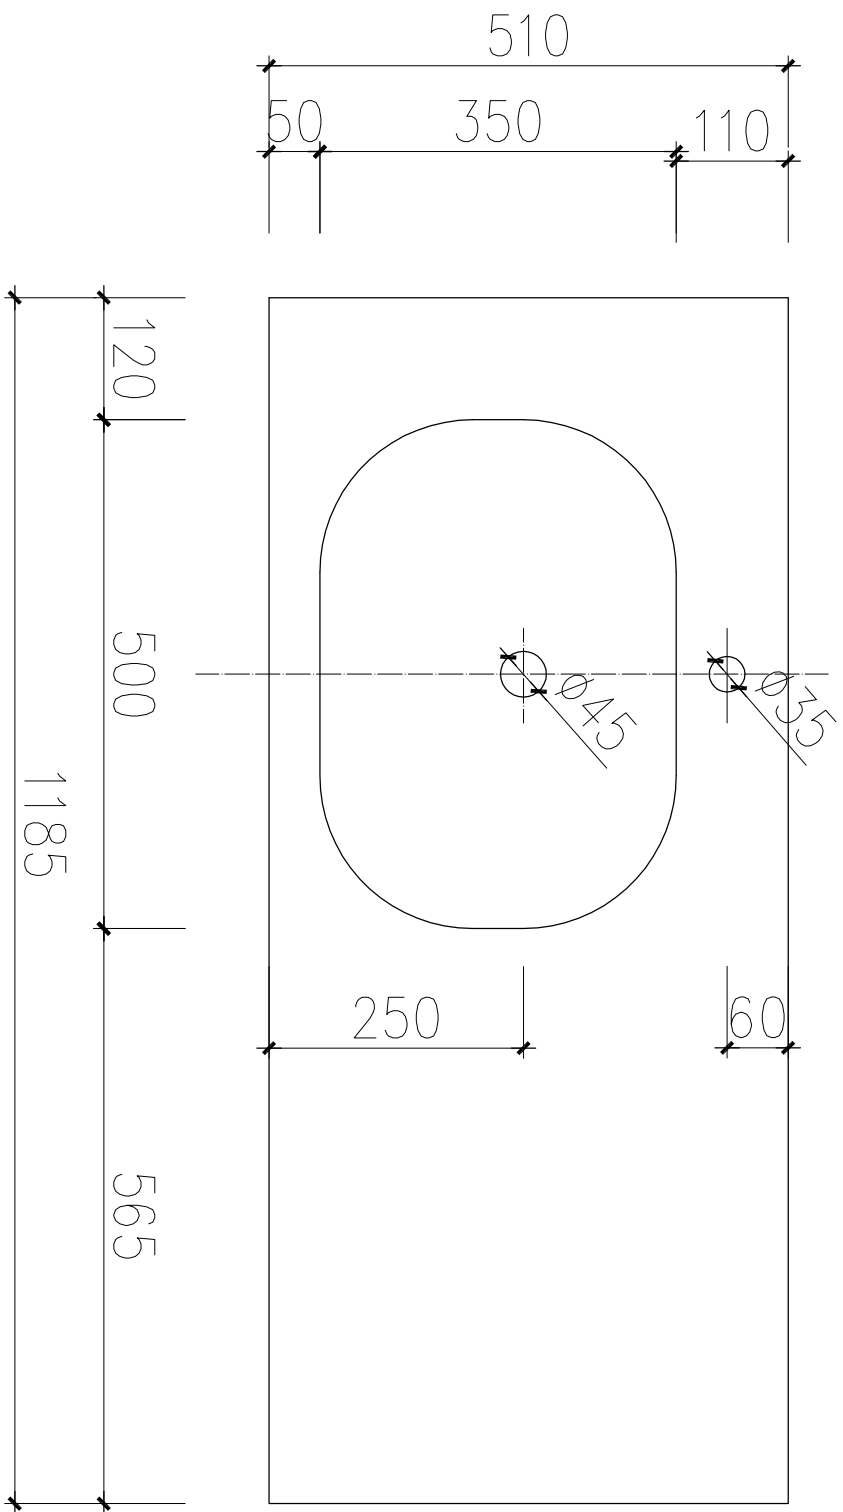

# Malibu Cabinet 48"

**MB-848**

**MB-848CT**

**MB-648M**