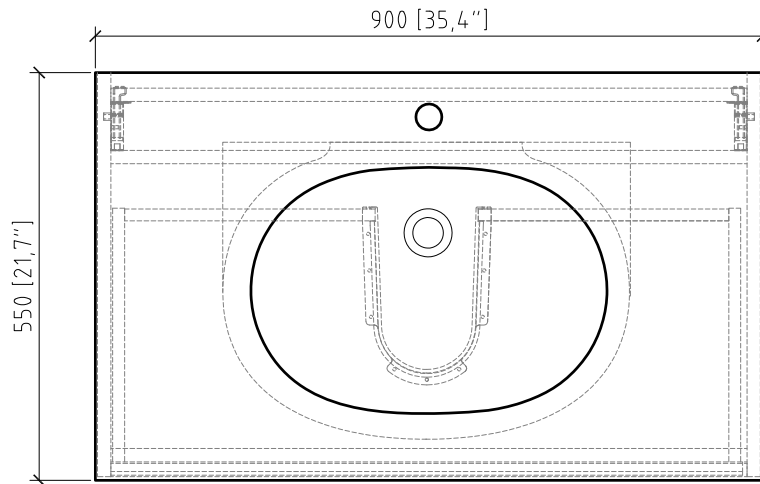

Vanity 36 Lamina-T
LT-621736 -Walnut
LT780136 - White

A

B

A

B

C

C

D