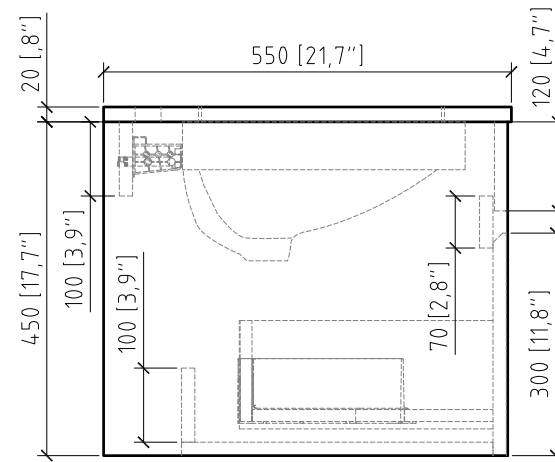

Vanity 36 Lamina-T
LT-621736 -Walnut
LT780136 - White

A

B

A

B

C

C

D