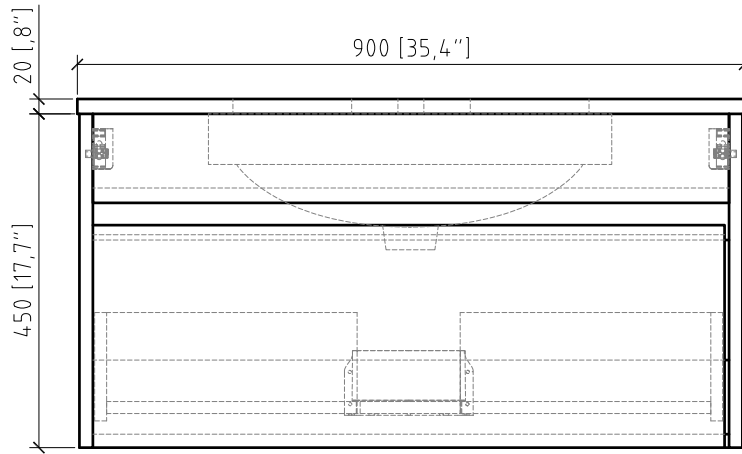

Vanity 36 Lamina-T
LT-621736 -Walnut
LT780136 - White

A

B

A

B

C

C

D